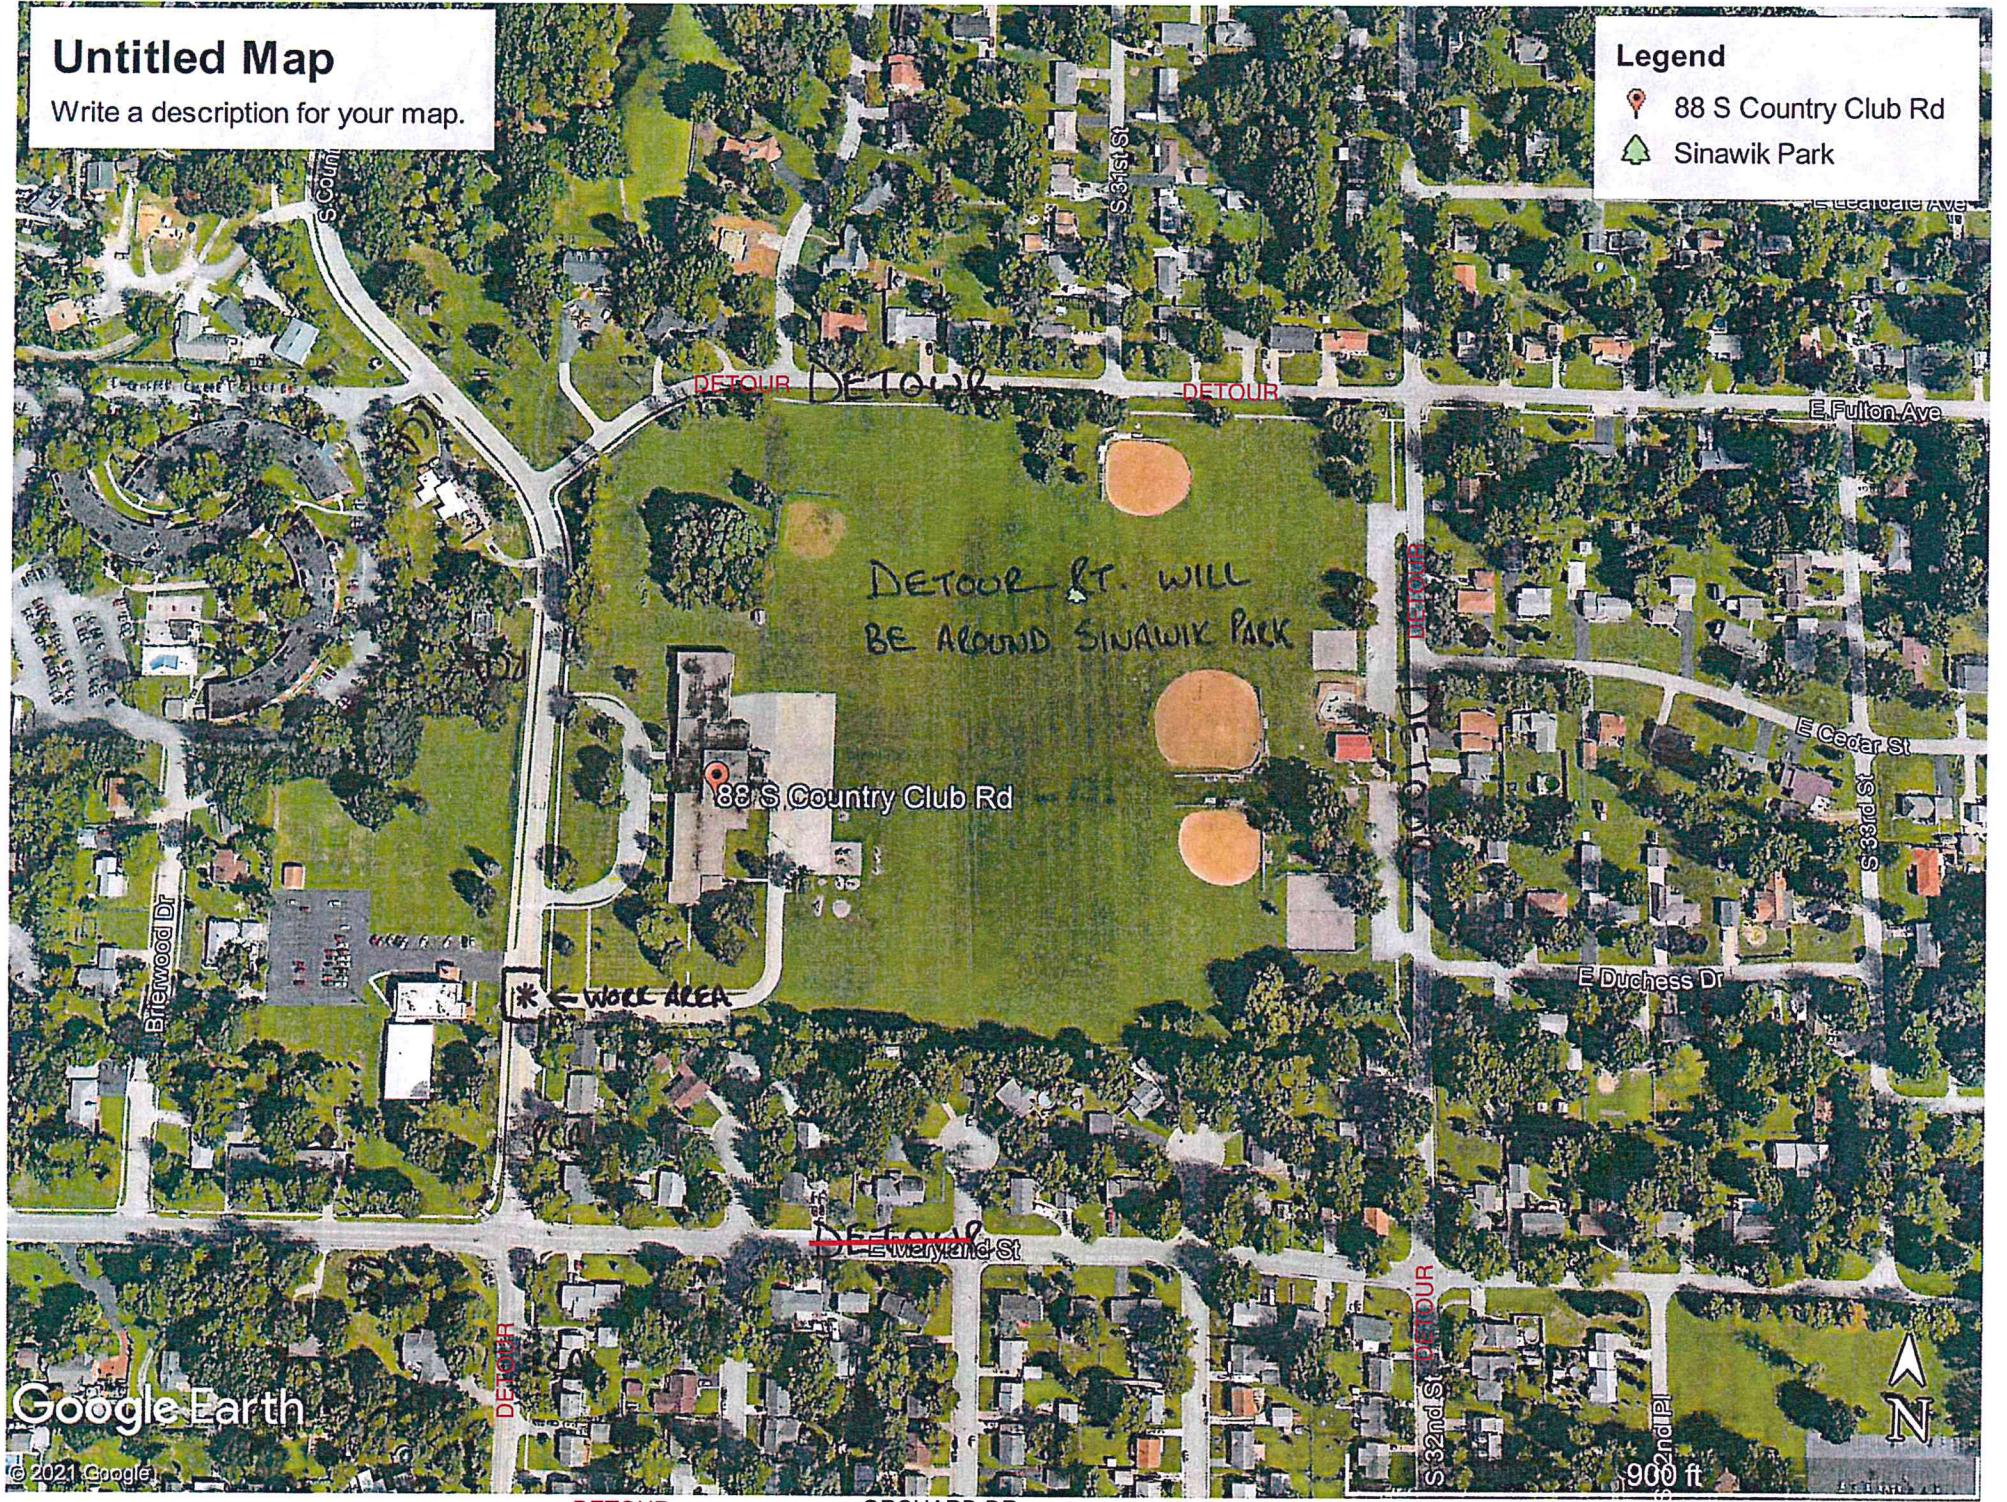

# Untitled Map

Write a description for your map.

## Legend

-  88 S Country Club Rd
-  Sinawik Park

Google Earth

© 2021 Google

DETOUR

ORCHARD DR

DETOUR

900 ft